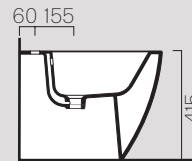

55x37

901411

Description	Wc
Code	901411
Dimensions	54,5x37
Weight	Kg 26
Flush system	Standard
Installation	Floor standing

Curva tecnica
Technical curve

**Codice**

Codes

MCURVA

MCURVAS

MCURVA90

Interasse

Distance

* 105

* Da 165 a 180 mm
* From 165 to 180 mm* Da 60 a 80 mm
* From 60 to 80 mm

55x37

9062111

Description	Bidet
Code	9062111
Dimensions	54,5x37
Weight	Kg 23,1
Overflow	CL 25
Installation	Floor standing
Taphole	1