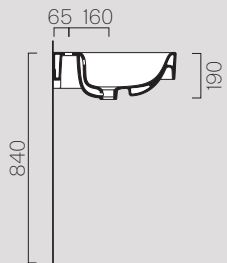

100x50 9023111

Description	Washbasin
Code	9023111
Dimensions	100x50 h19
Weight	Kg 28,7
Capacity	Lt 18,5
Overflow	CL 25
Installation	Wall-hung, built-in
Taphole	1 (5)

100x50 9051111

Description	Washbasin
Code	9051111
Dimensions	100x50 h19
Weight	Kg 29
Capacity	Lt 9
Overflow	CL 25
Installation	Wall-hung, built-in
Taphole	1 (3)

80x50 9022111

Description	Washbasin
Code	9022111
Dimensions	80x50 h19
Weight	Kg 23,7
Capacity	Lt 14
Overflow	CL 25
Installation	Wall-hung, built-in
Taphole	1 (3)

60x50 9031111

Description	Washbasin
Code	9031111
Dimensions	60x50 h19
Weight	Kg 18,5
Capacity	Lt 9
Overflow	CL 25
Installation	Wall-hung, built-in
Taphole	1 (3)

50x50

9085111

Description	Washbasin
Code	9085111
Dimensions	50x50 h19
Weight	Kg 15,7
Capacity	Lt 14,5
Overflow	CL 25
Installation	Wall-hung, built-in
Taphole	1 (3)

70x40

9087111

Description	Washbasin
Code	9087111
Dimensions	70x40 h19
Weight	Kg 16,5
Capacity	Lt 9
Overflow	CL 25
Installation	Wall-hung, built-in
Taphole	1 (3)