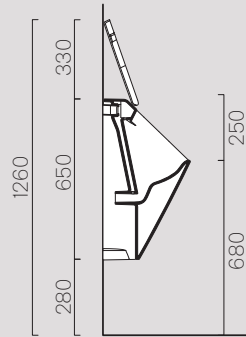

Orinatoio Urinal

32x35
909711

Description	Urinal
Code	909711
	909811
Dimensions	32x35 h66
Weight	Kg 19