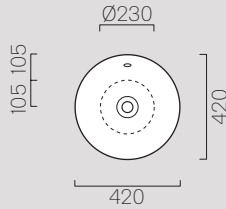

Ø42

902811

Description	Washbasin
Code	902811
Dimensions	42 h15
Weight	Kg 9,1
Capacity	Lt 4,5
Overflow	CL 25
Installation	Countertop
Taphole	0