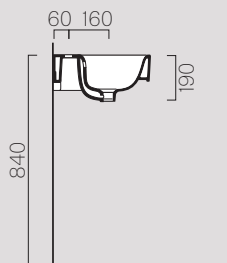

80x50 9022111

Description	Washbasin
Code	9022111
Dimensions	80x50 h19
Weight	Kg 23,7
Capacity	Lt 14
Overflow	CL 25
Installation	Wall-hung, built-in
Taphole	1 (3)

60x50 9031111

Description	Washbasin
Code	9031111
Dimensions	60x50 h19
Weight	Kg 18,5
Capacity	Lt 9
Overflow	CL 25
Installation	Wall-hung, built-in
Taphole	1 (3)

50x50

9085111

Description	Washbasin
Code	9085111
Dimensions	50x50 h19
Weight	Kg 15,7
Capacity	Lt 14,5
Overflow	CL 25
Installation	Wall-hung, built-in
Taphole	1 (3)

70x40

9087111

Description	Washbasin
Code	9087111
Dimensions	70x40 h19
Weight	Kg 16,5
Capacity	Lt 9
Overflow	CL 25
Installation	Wall-hung, built-in
Taphole	1 (3)

55x40

9086111

Description	Washbasin
Code	9086111
Dimensions	55x40 h19
Weight	Kg 12,7
Capacity	Lt 7
Overflow	CL 25
Installation	Wall-hung, built-in
Taphole	1 (3)

40x32

9084111

Description	Washbasin
Code	9084111
Dimensions	40x32 h19
Weight	Kg 9,5
Capacity	Lt 4,5
Overflow	CL 25
Installation	Wall-hung, built-in
Taphole	1