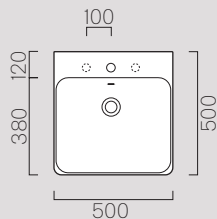

50x50

9085111

Description	Washbasin
Code	9085111
Dimensions	50x50 h19
Weight	Kg 15,7
Capacity	Lt 14,5
Overflow	CL 25
Installation	Wall-hung, built-in
Taphole	1 (3)