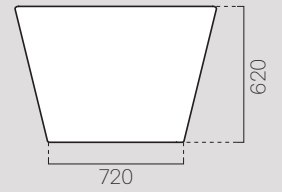

Orinatoio Urinal

32x35
909711

Description	Urinal
Code	909711
	909811
Dimensions	32x35 h66
Weight	Kg 19

Vasca

Bathtub

185x90

VASAND90

Description	Bathtub
Code	VASAND90
Dimensions	185X90 h62
Weight	Kg 58
Installation	freestanding
Material	acrylic