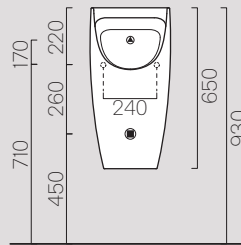

Orinatoio Urinal

32x35
909711

Description	Urinal
Code	909711
	909811
Dimensions	32x35 h66
Weight	Kg 19