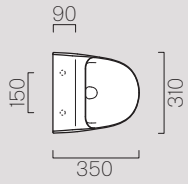

Orinatoio Urinal

32x35
909711

Description	Urinal
Code	909711
	909811
Dimensions	32x35 h66
Weight	Kg 19