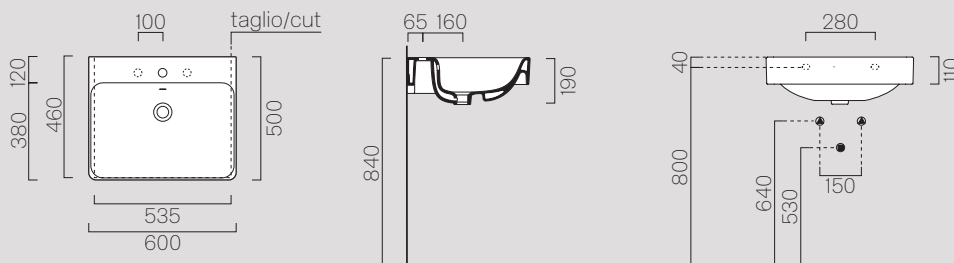

60x50 9031111

Description	Washbasin
Code	9031111
Dimensions	60x50 h19
Weight	Kg 18,5
Capacity	Lt 9
Overflow	CL 25
Installation	Wall-hung, built-in
Taphole	1 (3)