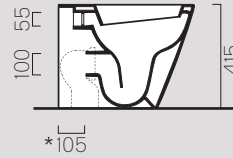

55x37

901411

Description	Wc
Code	901411
Dimensions	54,5x37
Weight	Kg 26
Flush system	Standard
Installation	Floor standing