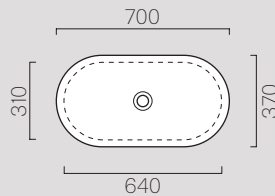

Ø42

902811

Description	Washbasin
Code	902811
Dimensions	42 h15
Weight	Kg 9,1
Capacity	Lt 4,5
Overflow	CL 25
Installation	Countertop
Taphole	0

70x37

908911

Description	Washbasin
Code	908911
Dimensions	70x37 h15
Weight	Kg 13,3
Capacity	Lt 11
Overflow	CL 00
Installation	Countertop, Built-in
Taphole	0