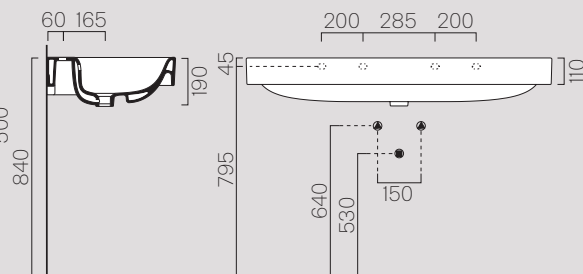

Lavabi

Washbasins

125x50

9052111

Description	Washbasin
Code	9052111
Dimensions	125x50 h19
Weight	Kg 36
Overflow	CL 25
Installation	Wall-hung, built-in
Taphole	1 (3)

120x50

9024111

Description	Washbasin
Code	9024111
Dimensions	120x50 h19
Weight	Kg 33,7
Capacity	Lt 20
Overflow	CL 25
Installation	Wall-hung, built-in
Taphole	1 (5)