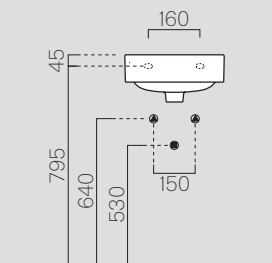

50x50

9085111

Description	Washbasin
Code	9085111
Dimensions	50x50 h19
Weight	Kg 15,7
Capacity	Lt 14,5
Overflow	CL 25
Installation	Wall-hung, built-in
Taphole	1 (3)

70x40

9087111

Description	Washbasin
Code	9087111
Dimensions	70x40 h19
Weight	Kg 16,5
Capacity	Lt 9
Overflow	CL 25
Installation	Wall-hung, built-in
Taphole	1 (3)

55x40

9086111

Description	Washbasin
Code	9086111
Dimensions	55x40 h19
Weight	Kg 12,7
Capacity	Lt 7
Overflow	CL 25
Installation	Wall-hung, built-in
Taphole	1 (3)

40x32

9084111

Description	Washbasin
Code	9084111
Dimensions	40x32 h19
Weight	Kg 9,5
Capacity	Lt 4,5
Overflow	CL 25
Installation	Wall-hung, built-in
Taphole	1

60x38 903611

Description	Washbasin
Code	903611
Dimensions	60x38 h14
Weight	Kg 11,6
Capacity	Lt 13
Overflow	CL 00
Installation	Countertop
Taphole	0

50x38 903711

Description	Washbasin
Code	903711
Dimensions	50x38 h14
Weight	Kg 10,6
Capacity	Lt 9
Overflow	CL 00
Installation	Countertop
Taphole	0

38x38 903811

Description	Washbasin
Code	903811
Dimensions	38x38 h14
Weight	Kg 8,5
Capacity	Lt 7
Overflow	CL 00
Installation	Countertop
Taphole	0

Ø40 903911

Description	Washbasin
Code	903911
Dimensions	Ø40 h14
Weight	Kg 7,7
Capacity	Lt 6
Overflow	CL 00
Installation	Countertop
Taphole	0