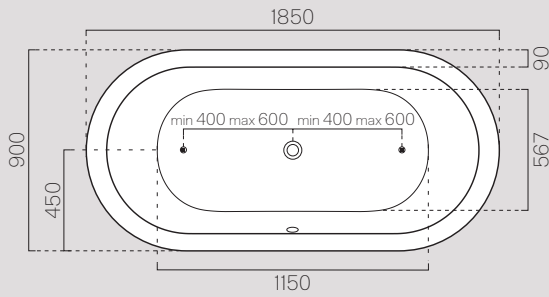

Description	Wc
Code	901011
Dimensions	55x37
Weight	Kg 26,7
Flush system	Swirflush
Installation	Floor standing

Curva tecnica
 Technical curve

Codice
 Codes

M CURVA

M CURVA90

Interasse
 Distance

* 105

* Da 60 a 70 mm
 * From 60 to 70 mm

55x37

901411

Description	Wc
Code	901411
Dimensions	54,5x37
Weight	Kg 26
Flush system	Standard
Installation	Floor standing

Curva tecnica
Technical curve

**Codice**

Codes

MCURVA

MCURVAS

MCURVA90

Interasse

Distance

* 105

* Da 165 a 180 mm
* From 165 to 180 mm* Da 60 a 80 mm
* From 60 to 80 mm

55x37

9062111

Description	Bidet
Code	9062111
Dimensions	54,5x37
Weight	Kg 23,1
Overflow	CL 25
Installation	Floor standing
Taphole	1

Orinatoio Urinal

32x35
909711

Description	Urinal
Code	909711
	909811
Dimensions	32x35 h66
Weight	Kg 19

Vasca

Bathtub

185x90

VASAND90

Description	Bathtub
Code	VASAND90
Dimensions	185X90 h62
Weight	Kg 58
Installation	freestanding
Material	acrylic