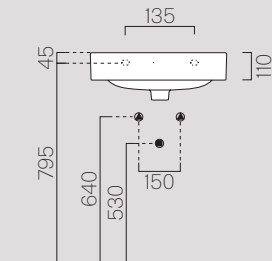

80x50 9022111

Description	Washbasin
Code	9022111
Dimensions	80x50 h19
Weight	Kg 23,7
Capacity	Lt 14
Overflow	CL 25
Installation	Wall-hung, built-in
Taphole	1 (3)

60x50 9031111

Description	Washbasin
Code	9031111
Dimensions	60x50 h19
Weight	Kg 18,5
Capacity	Lt 9
Overflow	CL 25
Installation	Wall-hung, built-in
Taphole	1 (3)

50x50

9085111

Description	Washbasin
Code	9085111
Dimensions	50x50 h19
Weight	Kg 15,7
Capacity	Lt 14,5
Overflow	CL 25
Installation	Wall-hung, built-in
Taphole	1 (3)

70x40

9087111

Description	Washbasin
Code	9087111
Dimensions	70x40 h19
Weight	Kg 16,5
Capacity	Lt 9
Overflow	CL 25
Installation	Wall-hung, built-in
Taphole	1 (3)

55x40

9086111

Description	Washbasin
Code	9086111
Dimensions	55x40 h19
Weight	Kg 12,7
Capacity	Lt 7
Overflow	CL 25
Installation	Wall-hung, built-in
Taphole	1 (3)

40x32

9084111

Description	Washbasin
Code	9084111
Dimensions	40x32 h19
Weight	Kg 9,5
Capacity	Lt 4,5
Overflow	CL 25
Installation	Wall-hung, built-in
Taphole	1