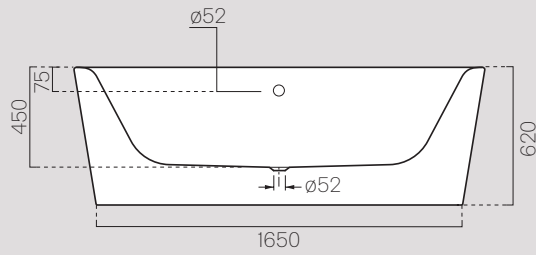

Vasca

Bathtub

185x90

VASAND90

Description	Bathtub
Code	VASAND90
Dimensions	185X90 h62
Weight	Kg 58
Installation	freestanding
Material	acrylic