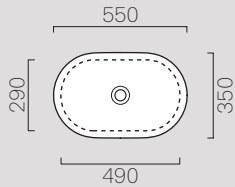

55x35

903011

Description	Washbasin
Code	903011
Dimensions	55x35 h15
Weight	Kg 9,7
Capacity	Lt 6
Overflow	CL 00
Installation	Countertop,
	Built-in
Taphole	0

Ø45

903411