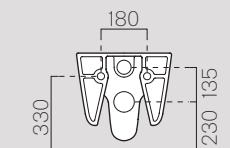

Ø35

905011

Description	Washbasin
Code	905011
Dimensions	35 h15
Weight	Kg 6
Capacity	Lt 4,5
Overflow	CL 00
Installation	Countertop,
	Built-in
Taphole	0

Wc e Bidet

Wc and Bidet

55x37/F

901511

Description	Wc
Code	901511
Dimensions	54,5x37
Weight	Kg 20,5
Flush system	Swirflflush
Installation	wall-hung