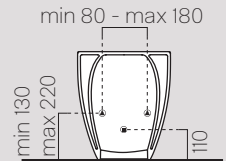

55x37

901411

Description	Wc
Code	901411
Dimensions	54,5x37
Weight	Kg 26
Flush system	Standard
Installation	Floor standing

Curva tecnica
Technical curve

**Codice**

Codes

MCURVA

MCURVAS

MCURVA90

Interasse

Distance

* 105

* Da 165 a 180 mm
* From 165 to 180 mm* Da 60 a 80 mm
* From 60 to 80 mm

55x37

9062111

Description	Bidet
Code	9062111
Dimensions	54,5x37
Weight	Kg 23,1
Overflow	CL 25
Installation	Floor standing
Taphole	1