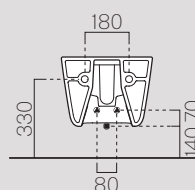

Description	Bidet
Code	9064111
Dimensions	50x37
Weight	Kg 15,9
Overflow	CL 25
Installation	wall-hung
Taphole	1