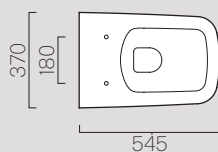

Ø35

905011

Description	Washbasin
Code	905011
Dimensions	35 h15
Weight	Kg 6
Capacity	Lt 4,5
Overflow	CL 00
Installation	Countertop,
	Built-in
Taphole	0

Wc e Bidet

Wc and Bidet

55x37/F

901511

Description	Wc
Code	901511
Dimensions	54,5x37
Weight	Kg 20,5
Flush system	Swirflflush
Installation	wall-hung