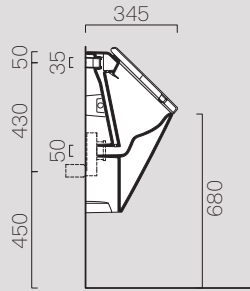

Orinatoio Urinal

32x35
909711

Description	Urinal
Code	909711
	909811
Dimensions	32x35 h66
Weight	Kg 19