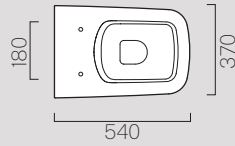

55x37

901411

Description	Wc
Code	901411
Dimensions	54,5x37
Weight	Kg 26
Flush system	Standard
Installation	Floor standing