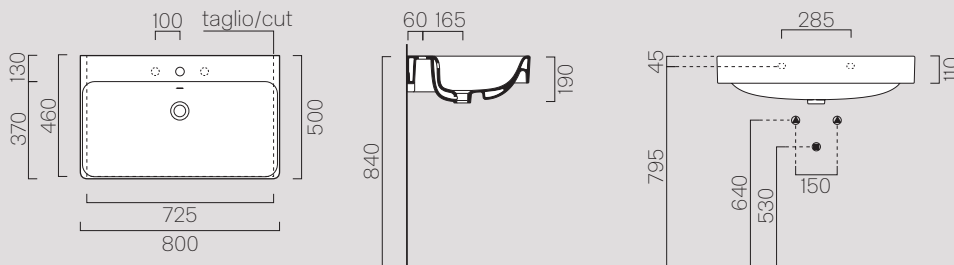

80x50 9022111

Description	Washbasin
Code	9022111
Dimensions	80x50 h19
Weight	Kg 23,7
Capacity	Lt 14
Overflow	CL 25
Installation	Wall-hung, built-in
Taphole	1 (3)