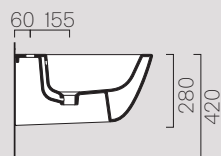

55x37

901211

Description	Wc
Code	901211
Dimensions	54,5x37
Weight	Kg 21,3
Flush system	Standard
Installation	wall-hung

55x37

906511

Description	Bidet
Code	906511
Dimensions	54,5x37
Weight	Kg 17,3
Overflow	CL 25
Installation	wall-hung
Taphole	1