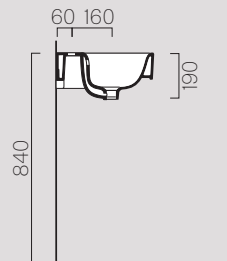

80x50 9022111

Description	Washbasin
Code	9022111
Dimensions	80x50 h19
Weight	Kg 23,7
Capacity	Lt 14
Overflow	CL 25
Installation	Wall-hung, built-in
Taphole	1 (3)

60x50 9031111

Description	Washbasin
Code	9031111
Dimensions	60x50 h19
Weight	Kg 18,5
Capacity	Lt 9
Overflow	CL 25
Installation	Wall-hung, built-in
Taphole	1 (3)

50x50

9085111

Description	Washbasin
Code	9085111
Dimensions	50x50 h19
Weight	Kg 15,7
Capacity	Lt 14,5
Overflow	CL 25
Installation	Wall-hung, built-in
Taphole	1 (3)

70x40

9087111

Description	Washbasin
Code	9087111
Dimensions	70x40 h19
Weight	Kg 16,5
Capacity	Lt 9
Overflow	CL 25
Installation	Wall-hung, built-in
Taphole	1 (3)

55x40

9086111

Description	Washbasin
Code	9086111
Dimensions	55x40 h19
Weight	Kg 12,7
Capacity	Lt 7
Overflow	CL 25
Installation	Wall-hung, built-in
Taphole	1 (3)

40x32

9084111

Description	Washbasin
Code	9084111
Dimensions	40x32 h19
Weight	Kg 9,5
Capacity	Lt 4,5
Overflow	CL 25
Installation	Wall-hung, built-in
Taphole	1