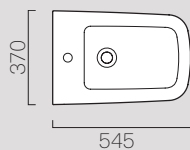

55x37

901211

Description	Wc
Code	901211
Dimensions	54,5x37
Weight	Kg 21,3
Flush system	Standard
Installation	wall-hung

55x37

906511

Description	Bidet
Code	906511
Dimensions	54,5x37
Weight	Kg 17,3
Overflow	CL 25
Installation	wall-hung
Taphole	1