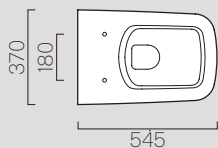

Non è consigliato l'impiego di cassette di scarico esterne o impianti dotati di rubinetto flussometro.
We do not recommend the use of external flushing cisterns or systems endowed with flushometer valves.

55x37

901211

Description	Wc
Code	901211
Dimensions	54,5x37
Weight	Kg 21,3
Flush system	Standard
Installation	wall-hung