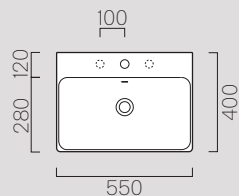

55x40

9086111

Description	Washbasin
Code	9086111
Dimensions	55x40 h19
Weight	Kg 12,7
Capacity	Lt 7
Overflow	CL 25
Installation	Wall-hung, built-in
Taphole	1 (3)