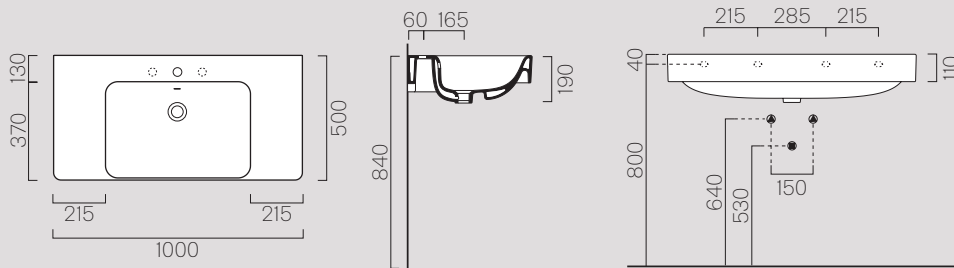

100x50 9051111

Description	Washbasin
Code	9051111
Dimensions	100x50 h19
Weight	Kg 29
Capacity	Lt 9
Overflow	CL 25
Installation	Wall-hung, built-in
Taphole	1 (3)