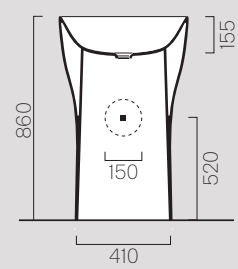

Opzione colore
Color options
VASAND81 Bianco opaco

Dimensione Dimension (cm)	Componente Component	Descrizione Description	○ Cod.	Cm	Kg	121
185x90	Vasca Bathtub	Vasca in acrilico completa di sifone e piletta. Acrylic bathtub including siphon and drain.	○ VASAND90	185x90 h62	58	
180x80	Vasca Bathtub	Vasca in acrilico completa di sifone e piletta. Installazione ad incasso. Acrylic bathtub including siphon and drain. Built-in installation.	○ VASAND80 ⊖ VASAND81	180x80 h45	36	

Lavabi Element Free Washbasins Element Free

55x38

9057PF11

Description	Washbasin
Code	9056PF11
	9057PF11
Dimensions	55x38 h85
Weight	Kg 47
Capacity	Lt 11
Overflow	CL 00
Installation	freestanding
Taphole	0