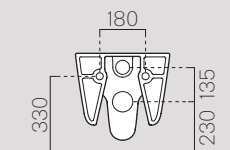

Non è consigliato l'impiego di cassette di scarico esterne o impianti dotati di rubinetto flussometro.
We do not recommend the use of external flushing cisterns or systems endowed with flushometer valves.

55x37

901211

Description	Wc
Code	901211
Dimensions	54,5x37
Weight	Kg 21,3
Flush system	Standard
Installation	wall-hung