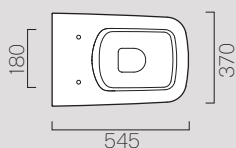

Description	Wc
Code	901011
Dimensions	55x37
Weight	Kg 26,7
Flush system	Swirflush
Installation	Floor standing

Curva tecnica
Technical curve

Codice
Codes

M CURVA

M CURVA90

Interasse
Distance

* 105

* Da 60 a 70 mm
* From 60 to 70 mm

Non è consigliato l'impiego di cassette di scarico esterne o impianti dotati di rubinetto flussometro.
We do not recommend the use of external flushing cisterns or systems endowed with flushometer valves.