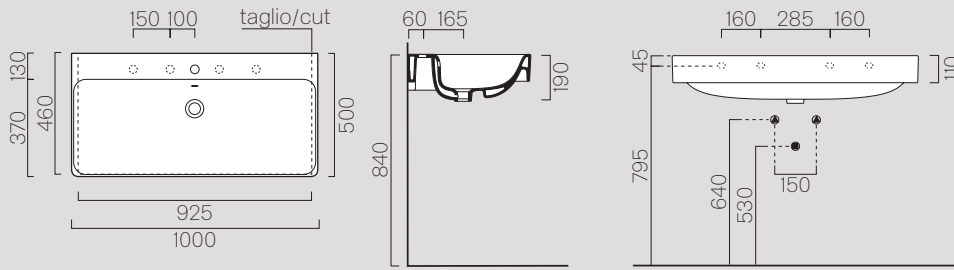

100x50 9023111

Description	Washbasin
Code	9023111
Dimensions	100x50 h19
Weight	Kg 28,7
Capacity	Lt 18,5
Overflow	CL 25
Installation	Wall-hung, built-in
Taphole	1 (5)