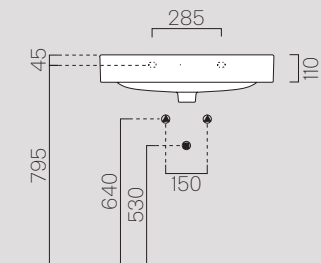

80x50 9022111

Description	Washbasin
Code	9022111
Dimensions	80x50 h19
Weight	Kg 23,7
Capacity	Lt 14
Overflow	CL 25
Installation	Wall-hung, built-in
Taphole	1 (3)

60x50 9031111

Description	Washbasin
Code	9031111
Dimensions	60x50 h19
Weight	Kg 18,5
Capacity	Lt 9
Overflow	CL 25
Installation	Wall-hung, built-in
Taphole	1 (3)

50x50

9085111

Description	Washbasin
Code	9085111
Dimensions	50x50 h19
Weight	Kg 15,7
Capacity	Lt 14,5
Overflow	CL 25
Installation	Wall-hung, built-in
Taphole	1 (3)

70x40

9087111

Description	Washbasin
Code	9087111
Dimensions	70x40 h19
Weight	Kg 16,5
Capacity	Lt 9
Overflow	CL 25
Installation	Wall-hung, built-in
Taphole	1 (3)