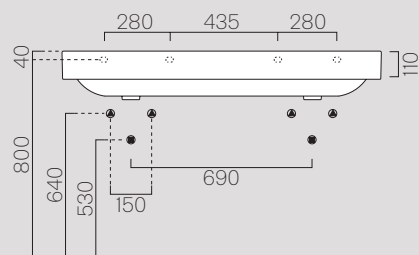

Lavabi

Washbasins

125x50

9052111

Description	Washbasin
Code	9052111
Dimensions	125x50 h19
Weight	Kg 36
Overflow	CL 25
Installation	Wall-hung, built-in
Taphole	1 (3)