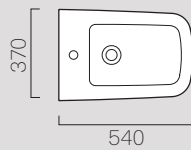

55x37

901411

Description	Wc
Code	901411
Dimensions	54,5x37
Weight	Kg 26
Flush system	Standard
Installation	Floor standing

Curva tecnica
Technical curve

**Codice**

Codes

MCURVA

MCURVAS

MCURVA90

Interasse

Distance

* 105

* Da 165 a 180 mm
* From 165 to 180 mm* Da 60 a 80 mm
* From 60 to 80 mm

55x37

9062111

Description	Bidet
Code	9062111
Dimensions	54,5x37
Weight	Kg 23,1
Overflow	CL 25
Installation	Floor standing
Taphole	1