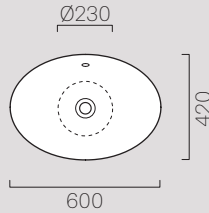

38x38 903811

Description	Washbasin
Code	903811
Dimensions	38x38 h14
Weight	Kg 8,5
Capacity	Lt 7
Overflow	CL 00
Installation	Countertop
Taphole	0

Ø40 903911

Description	Washbasin
Code	903911
Dimensions	Ø40 h14
Weight	Kg 7,7
Capacity	Lt 6
Overflow	CL 00
Installation	Countertop
Taphole	0

70x42

904111

Description	Washbasin
Code	904111
Dimensions	70x42 h15
Weight	Kg 14,2
Capacity	Lt 8,5
Overflow	CL 25
Installation	Countertop
Taphole	0

60x42

904911

Description	Washbasin
Code	904911
Dimensions	60x42 h15
Weight	Kg 12
Capacity	Lt 7
Overflow	CL 25
Installation	Countertop
Taphole	0