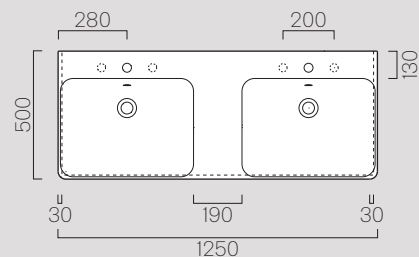

Lavabi

Washbasins

125x50

9052111

Description	Washbasin
Code	9052111
Dimensions	125x50 h19
Weight	Kg 36
Overflow	CL 25
Installation	Wall-hung, built-in
Taphole	1 (3)