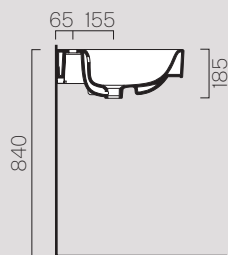

Lavabi

Washbasins

125x50

9052111

Description	Washbasin
Code	9052111
Dimensions	125x50 h19
Weight	Kg 36
Overflow	CL 25
Installation	Wall-hung, built-in
Taphole	1 (3)