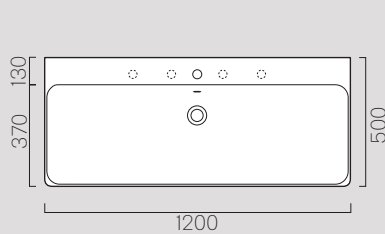

Lavabi

Washbasins

125x50

9052111

Description	Washbasin
Code	9052111
Dimensions	125x50 h19
Weight	Kg 36
Overflow	CL 25
Installation	Wall-hung, built-in
Taphole	1 (3)

120x50

9024111

Description	Washbasin
Code	9024111
Dimensions	120x50 h19
Weight	Kg 33,7
Capacity	Lt 20
Overflow	CL 25
Installation	Wall-hung, built-in
Taphole	1 (5)