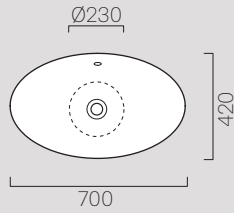

70x42

904111

Description	Washbasin
Code	904111
Dimensions	70x42 h15
Weight	Kg 14,2
Capacity	Lt 8,5
Overflow	CL 25
Installation	Countertop
Taphole	0