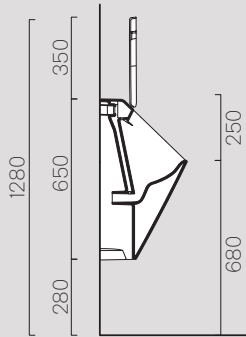

Orinatoio Urinal

32x35
909711

Description	Urinal
Code	909711
	909811
Dimensions	32x35 h66
Weight	Kg 19