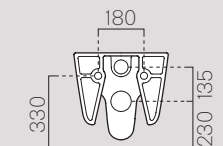

Description	Wc
Code	901811
Dimensions	50x37
Weight	Kg 19,5
Flush system	Standard
Installation	wall-hung