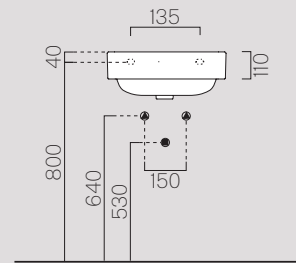

100x50 9023111

Description	Washbasin
Code	9023111
Dimensions	100x50 h19
Weight	Kg 28,7
Capacity	Lt 18,5
Overflow	CL 25
Installation	Wall-hung, built-in
Taphole	1 (5)

100x50 9051111

Description	Washbasin
Code	9051111
Dimensions	100x50 h19
Weight	Kg 29
Capacity	Lt 9
Overflow	CL 25
Installation	Wall-hung, built-in
Taphole	1 (3)

80x50 9022111

Description	Washbasin
Code	9022111
Dimensions	80x50 h19
Weight	Kg 23,7
Capacity	Lt 14
Overflow	CL 25
Installation	Wall-hung, built-in
Taphole	1 (3)

60x50 9031111

Description	Washbasin
Code	9031111
Dimensions	60x50 h19
Weight	Kg 18,5
Capacity	Lt 9
Overflow	CL 25
Installation	Wall-hung, built-in
Taphole	1 (3)

50x50

9085111

Description	Washbasin
Code	9085111
Dimensions	50x50 h19
Weight	Kg 15,7
Capacity	Lt 14,5
Overflow	CL 25
Installation	Wall-hung, built-in
Taphole	1 (3)

70x40

9087111

Description	Washbasin
Code	9087111
Dimensions	70x40 h19
Weight	Kg 16,5
Capacity	Lt 9
Overflow	CL 25
Installation	Wall-hung, built-in
Taphole	1 (3)