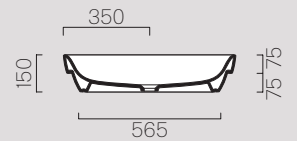

Ø42

902811

Description	Washbasin
Code	902811
Dimensions	42 h15
Weight	Kg 9,1
Capacity	Lt 4,5
Overflow	CL 25
Installation	Countertop
Taphole	0

70x37

908911

Description	Washbasin
Code	908911
Dimensions	70x37 h15
Weight	Kg 13,3
Capacity	Lt 11
Overflow	CL 00
Installation	Countertop, Built-in
Taphole	0