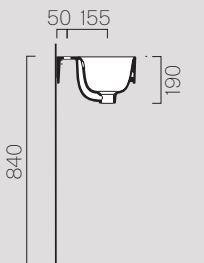

50x50

9085111

Description	Washbasin
Code	9085111
Dimensions	50x50 h19
Weight	Kg 15,7
Capacity	Lt 14,5
Overflow	CL 25
Installation	Wall-hung, built-in
Taphole	1 (3)

70x40

9087111

Description	Washbasin
Code	9087111
Dimensions	70x40 h19
Weight	Kg 16,5
Capacity	Lt 9
Overflow	CL 25
Installation	Wall-hung, built-in
Taphole	1 (3)

55x40

9086111

Description	Washbasin
Code	9086111
Dimensions	55x40 h19
Weight	Kg 12,7
Capacity	Lt 7
Overflow	CL 25
Installation	Wall-hung, built-in
Taphole	1 (3)

40x32

9084111

Description	Washbasin
Code	9084111
Dimensions	40x32 h19
Weight	Kg 9,5
Capacity	Lt 4,5
Overflow	CL 25
Installation	Wall-hung, built-in
Taphole	1

60x38 903611

Description	Washbasin
Code	903611
Dimensions	60x38 h14
Weight	Kg 11,6
Capacity	Lt 13
Overflow	CL 00
Installation	Countertop
Taphole	0

50x38 903711

Description	Washbasin
Code	903711
Dimensions	50x38 h14
Weight	Kg 10,6
Capacity	Lt 9
Overflow	CL 00
Installation	Countertop
Taphole	0

38x38 903811

Description	Washbasin
Code	903811
Dimensions	38x38 h14
Weight	Kg 8,5
Capacity	Lt 7
Overflow	CL 00
Installation	Countertop
Taphole	0

Ø40 903911

Description	Washbasin
Code	903911
Dimensions	Ø40 h14
Weight	Kg 7,7
Capacity	Lt 6
Overflow	CL 00
Installation	Countertop
Taphole	0