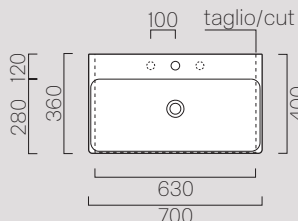

50x50

9085111

Description	Washbasin
Code	9085111
Dimensions	50x50 h19
Weight	Kg 15,7
Capacity	Lt 14,5
Overflow	CL 25
Installation	Wall-hung, built-in
Taphole	1 (3)

70x40

9087111

Description	Washbasin
Code	9087111
Dimensions	70x40 h19
Weight	Kg 16,5
Capacity	Lt 9
Overflow	CL 25
Installation	Wall-hung, built-in
Taphole	1 (3)