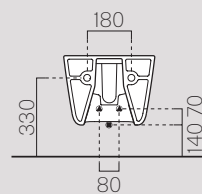

55x37

901211

Description	Wc
Code	901211
Dimensions	54,5x37
Weight	Kg 21,3
Flush system	Standard
Installation	wall-hung

55x37

906511

Description	Bidet
Code	906511
Dimensions	54,5x37
Weight	Kg 17,3
Overflow	CL 25
Installation	wall-hung
Taphole	1