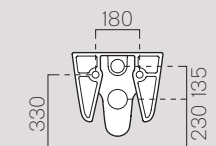

55x37

901211

Description	Wc
Code	901211
Dimensions	54,5x37
Weight	Kg 21,3
Flush system	Standard
Installation	wall-hung

55x37

906511

Description	Bidet
Code	906511
Dimensions	54,5x37
Weight	Kg 17,3
Overflow	CL 25
Installation	wall-hung
Taphole	1